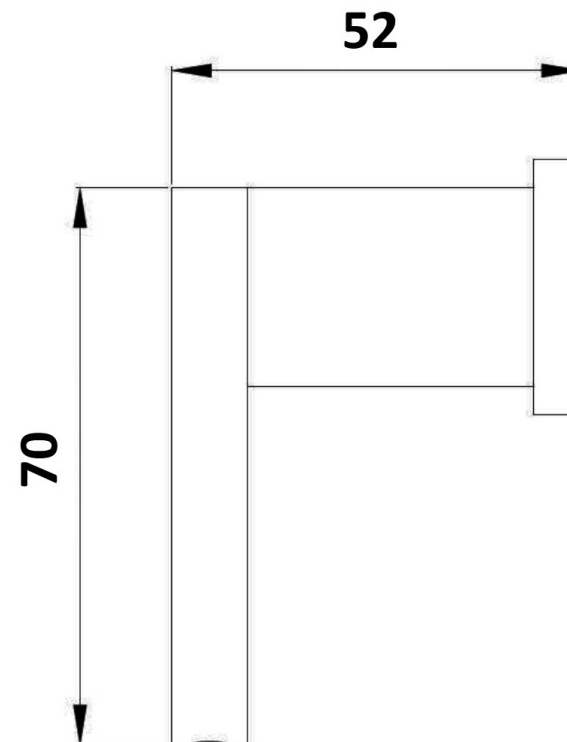

AKEMI ROBE HOOK CHROME 5862

- Contemporary new design
- Available in chrome & black/chrome
- Dual fixing for added stability
- Metal construction adds strength and durability

MILLENNIUM TAPWARE by Peter W. Eldering Pty. Ltd.