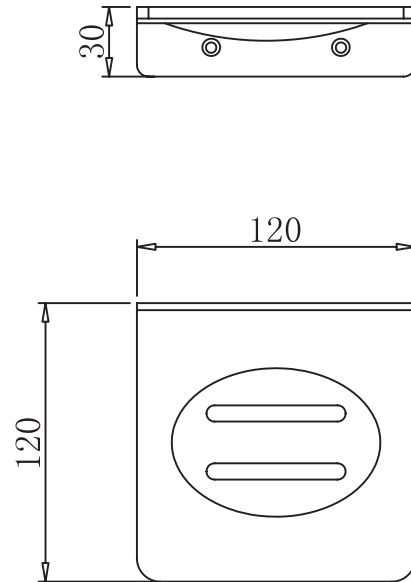

Product Dimension

Dimension (mm)	
Height	30
Length	120
Width	120

Specifications

- Model no: FT-6506
- Rust-proof
- Easy installation
- Mounting bracket and screw

FLAT series offers a stylish flat design with smooth, clean lines for your voguish bathroom. Easy installation with mounting bracket and screws. Made out of metal alloy which is of high resistance to corrosion. Electroplated matt finishing for a modern look. Available in Forest Grey and Matt Black colours.