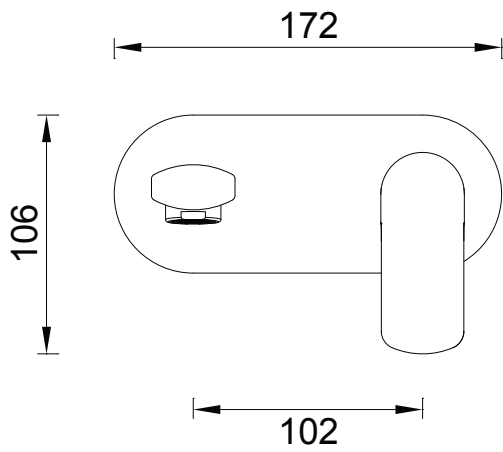

2B-WS

Gareth Ashton Wall Basin Set

2B-WS

6 Star Flow Rate 4.5L/min

Chrome