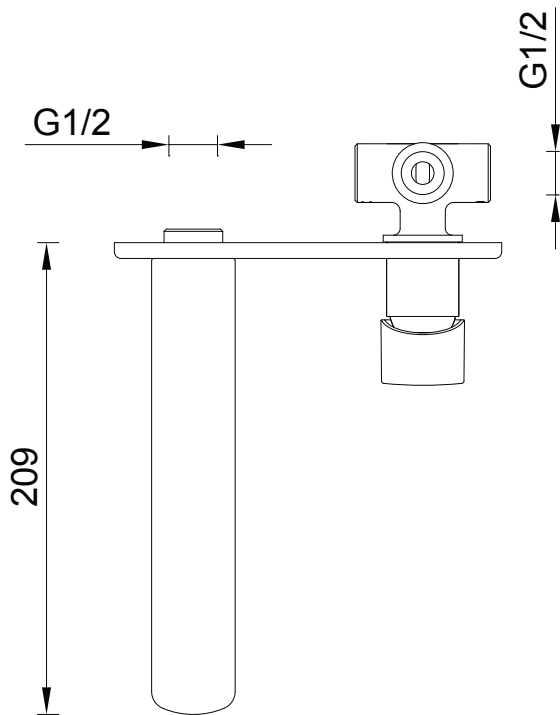

2B-WS

Gareth Ashton Wall Basin Set

2B-WS

6 Star Flow Rate 4.5L/min

Chrome