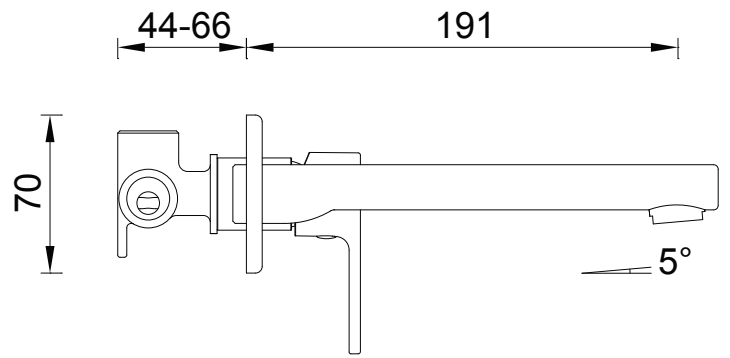

2B-WS

Gareth Ashton Wall Basin Set

2B-WS

6 Star Flow Rate 4.5L/min

Chrome